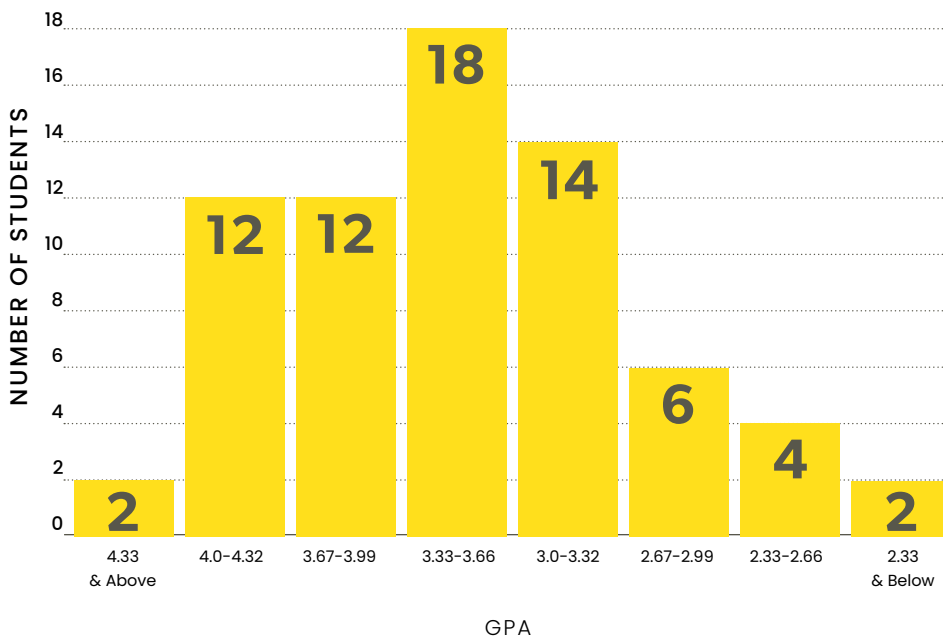

CUMULATIVE GPAS FOR CURRENT SENIOR CLASS

(through June 2024)